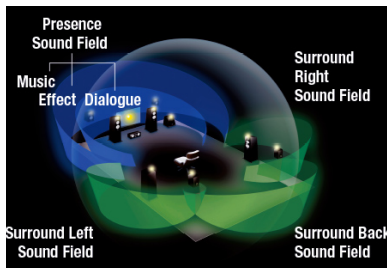

CINEMA DSP 3D for Movie, Music and Game

This unique Yamaha proprietary sound field creation technology, was created by combining measured sound field data with digital signal processing. By digitizing this vast trove of information and incorporating it into dedicated LSI devices, it effectively reproduces the spaces of concert halls and music clubs in your home. Immerse yourself in the astounding realism of your movies, and enter a world of profound theatre sound.

Compressed Music Enhancer

When music is encoded into a digitally compressed format like MP3, the frequency response suffers. Yamaha's Compressed Music Enhancer employs sophisticated digital signal processing using exclusive algorithms to restore what was lost, so the music always sounds the way it should.

Advantage of High Slew Rate Amplifier

Generates highly precise signal transmission, and ensures faithful and accurate reproduction of the source making it especially suitable for high resolution audio signals. Yamaha's newly designed circuit achieves both high slew rate and stable signal transmission.

Slew Rate: The rate of how quickly an amplifier can respond to a rapid change of input level.