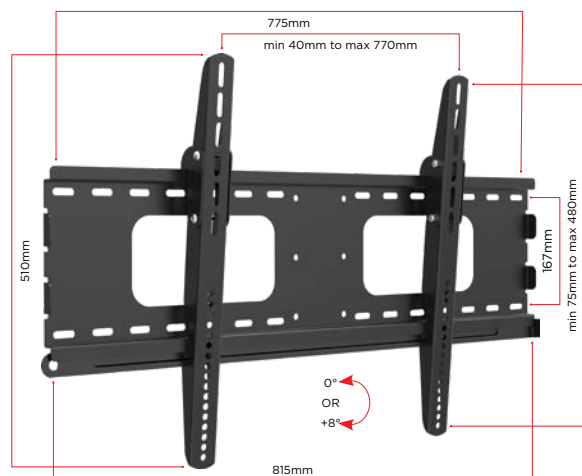

VP-F80

Flat TV Wall Mount

Features

Anti Theft Secure Mounting. A unique securing method is employed to ensure the screen cannot be removed by unauthorised persons. Once the screen is positioned on the wall plate a discrete locking rod slides neatly between the mounting brackets and the wall plate. Once in place a padlock (not included) can be fitted to the end of the locking rod making removal of the screen virtually impossible.

Universal. Easily attaches to most 37" to 90" TV screens weighing up to 75kgs using the supplied hardware kit and without the need for special tools. The slim design allows the screen to sit just 34mm from the wall while providing plenty of room to accommodate HDMI, audio, power and other cables that attach to the TV.

Strong and Attractive. Heavy gauge steel construction is powder coated in an attractive black finish. The stylish and unobtrusive design fits easily into any environment.

Quality. The Ezymount VP-F80 Wall Mount is made from quality materials and is covered by a ten year warranty.

Package includes

Universal mounting brackets x 2, tilt brackets x 4, locking rod, wall mounting plate, mounting hardware and assembly instructions.

NOTE: Shown here with tilt-brackets fitted

Specifications

Colour	Black
Weight capacity	75kg
Screen sizes	37" to 90" (94cm to 228cm)
Tilt Range	0° or +8° fixed (Tilt range can be affected by larger screen sizes)
Mounting screw hole pattern	Up to 770 x 480mm VESA: 600 x 400mm
Distance of TV from wall	34mm

Note: If your TV, regardless of its screen size, weighs less than the weight capacity stated here, and the location of its mounting screw holes correspond with those listed, then this mount is suitable for your TV. Can include screens up to 100 inches.

* Vertical rails must be fitted centrally to the TV to allow for adjustment up and down. Height adjustment of the TV is limited to the length of the rails and how they are positioned on the mounting holes of the TV.

Screens
37-90"
94-228cm

Up to
600x400mm
VESA

Weight
Capacity
75kg

BLACK