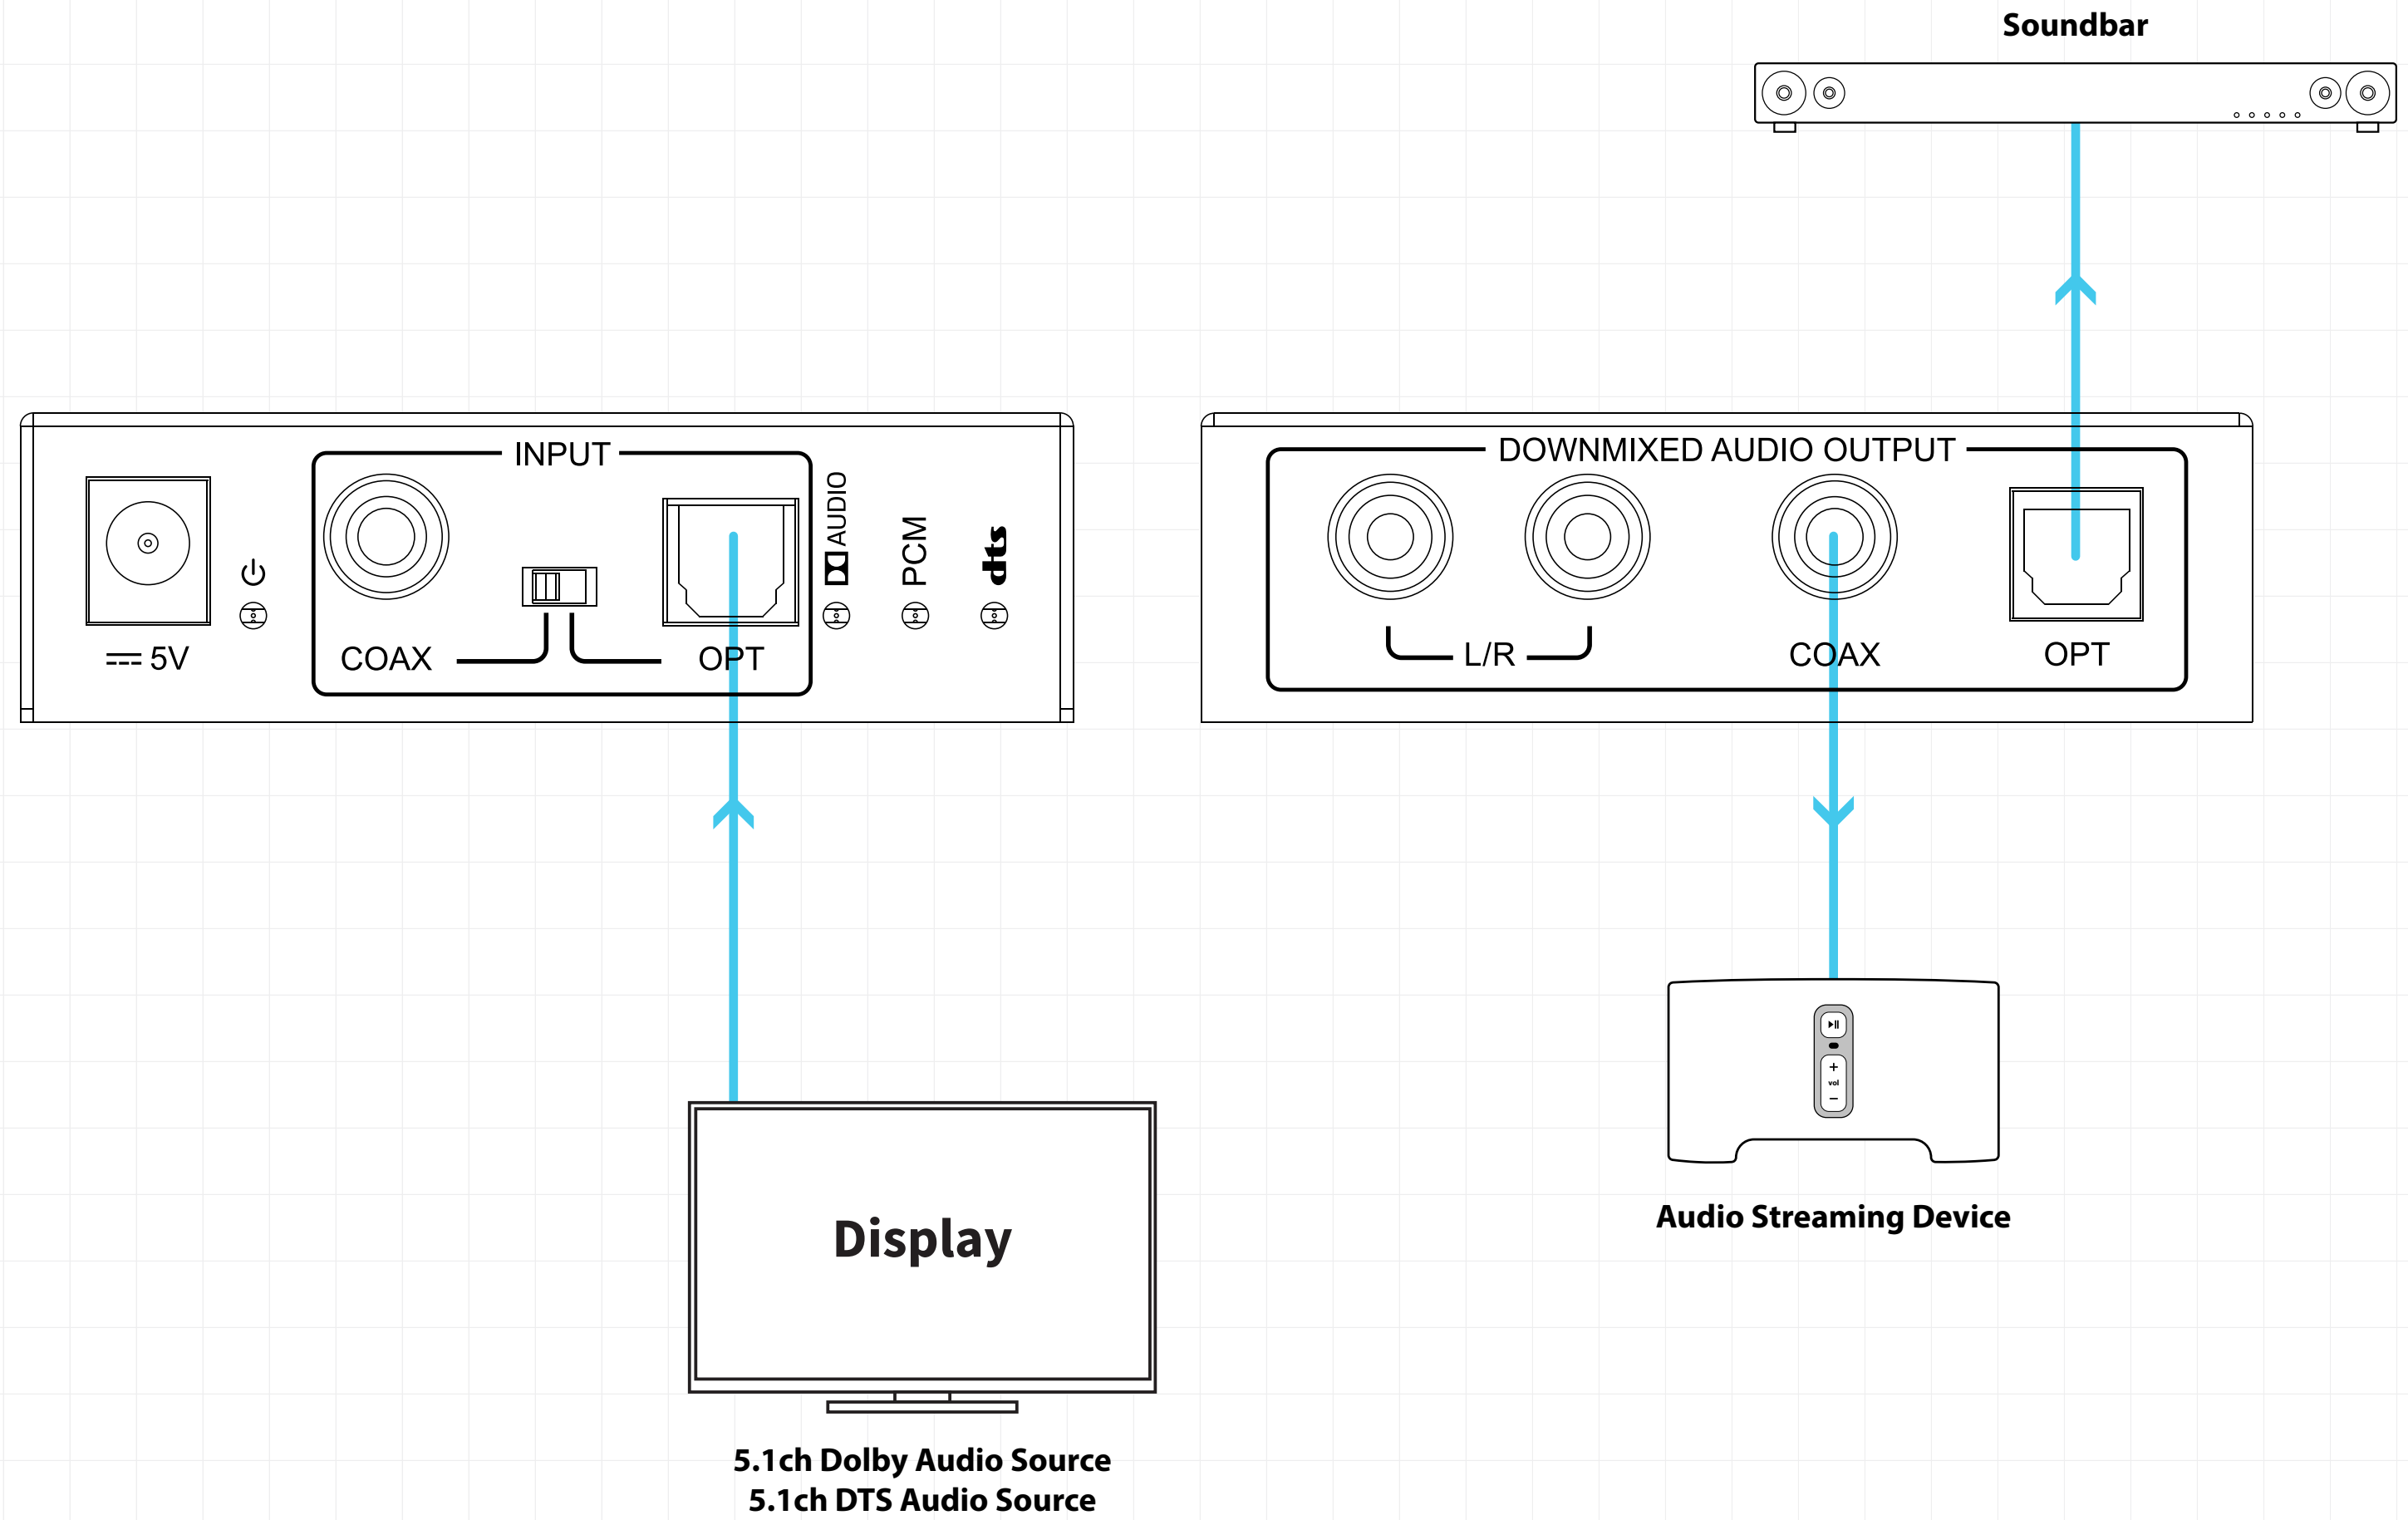

Multi-channel audio output from a display (Optical) to simultaneous audio devices (Coax and Optical)

— Digital Audio

Multi-channel audio output from a HDMI source device to simultaneous audio devices (L/R 2ch and Coax)

- Analogue Audio
- Digital Audio
- Speaker Cable