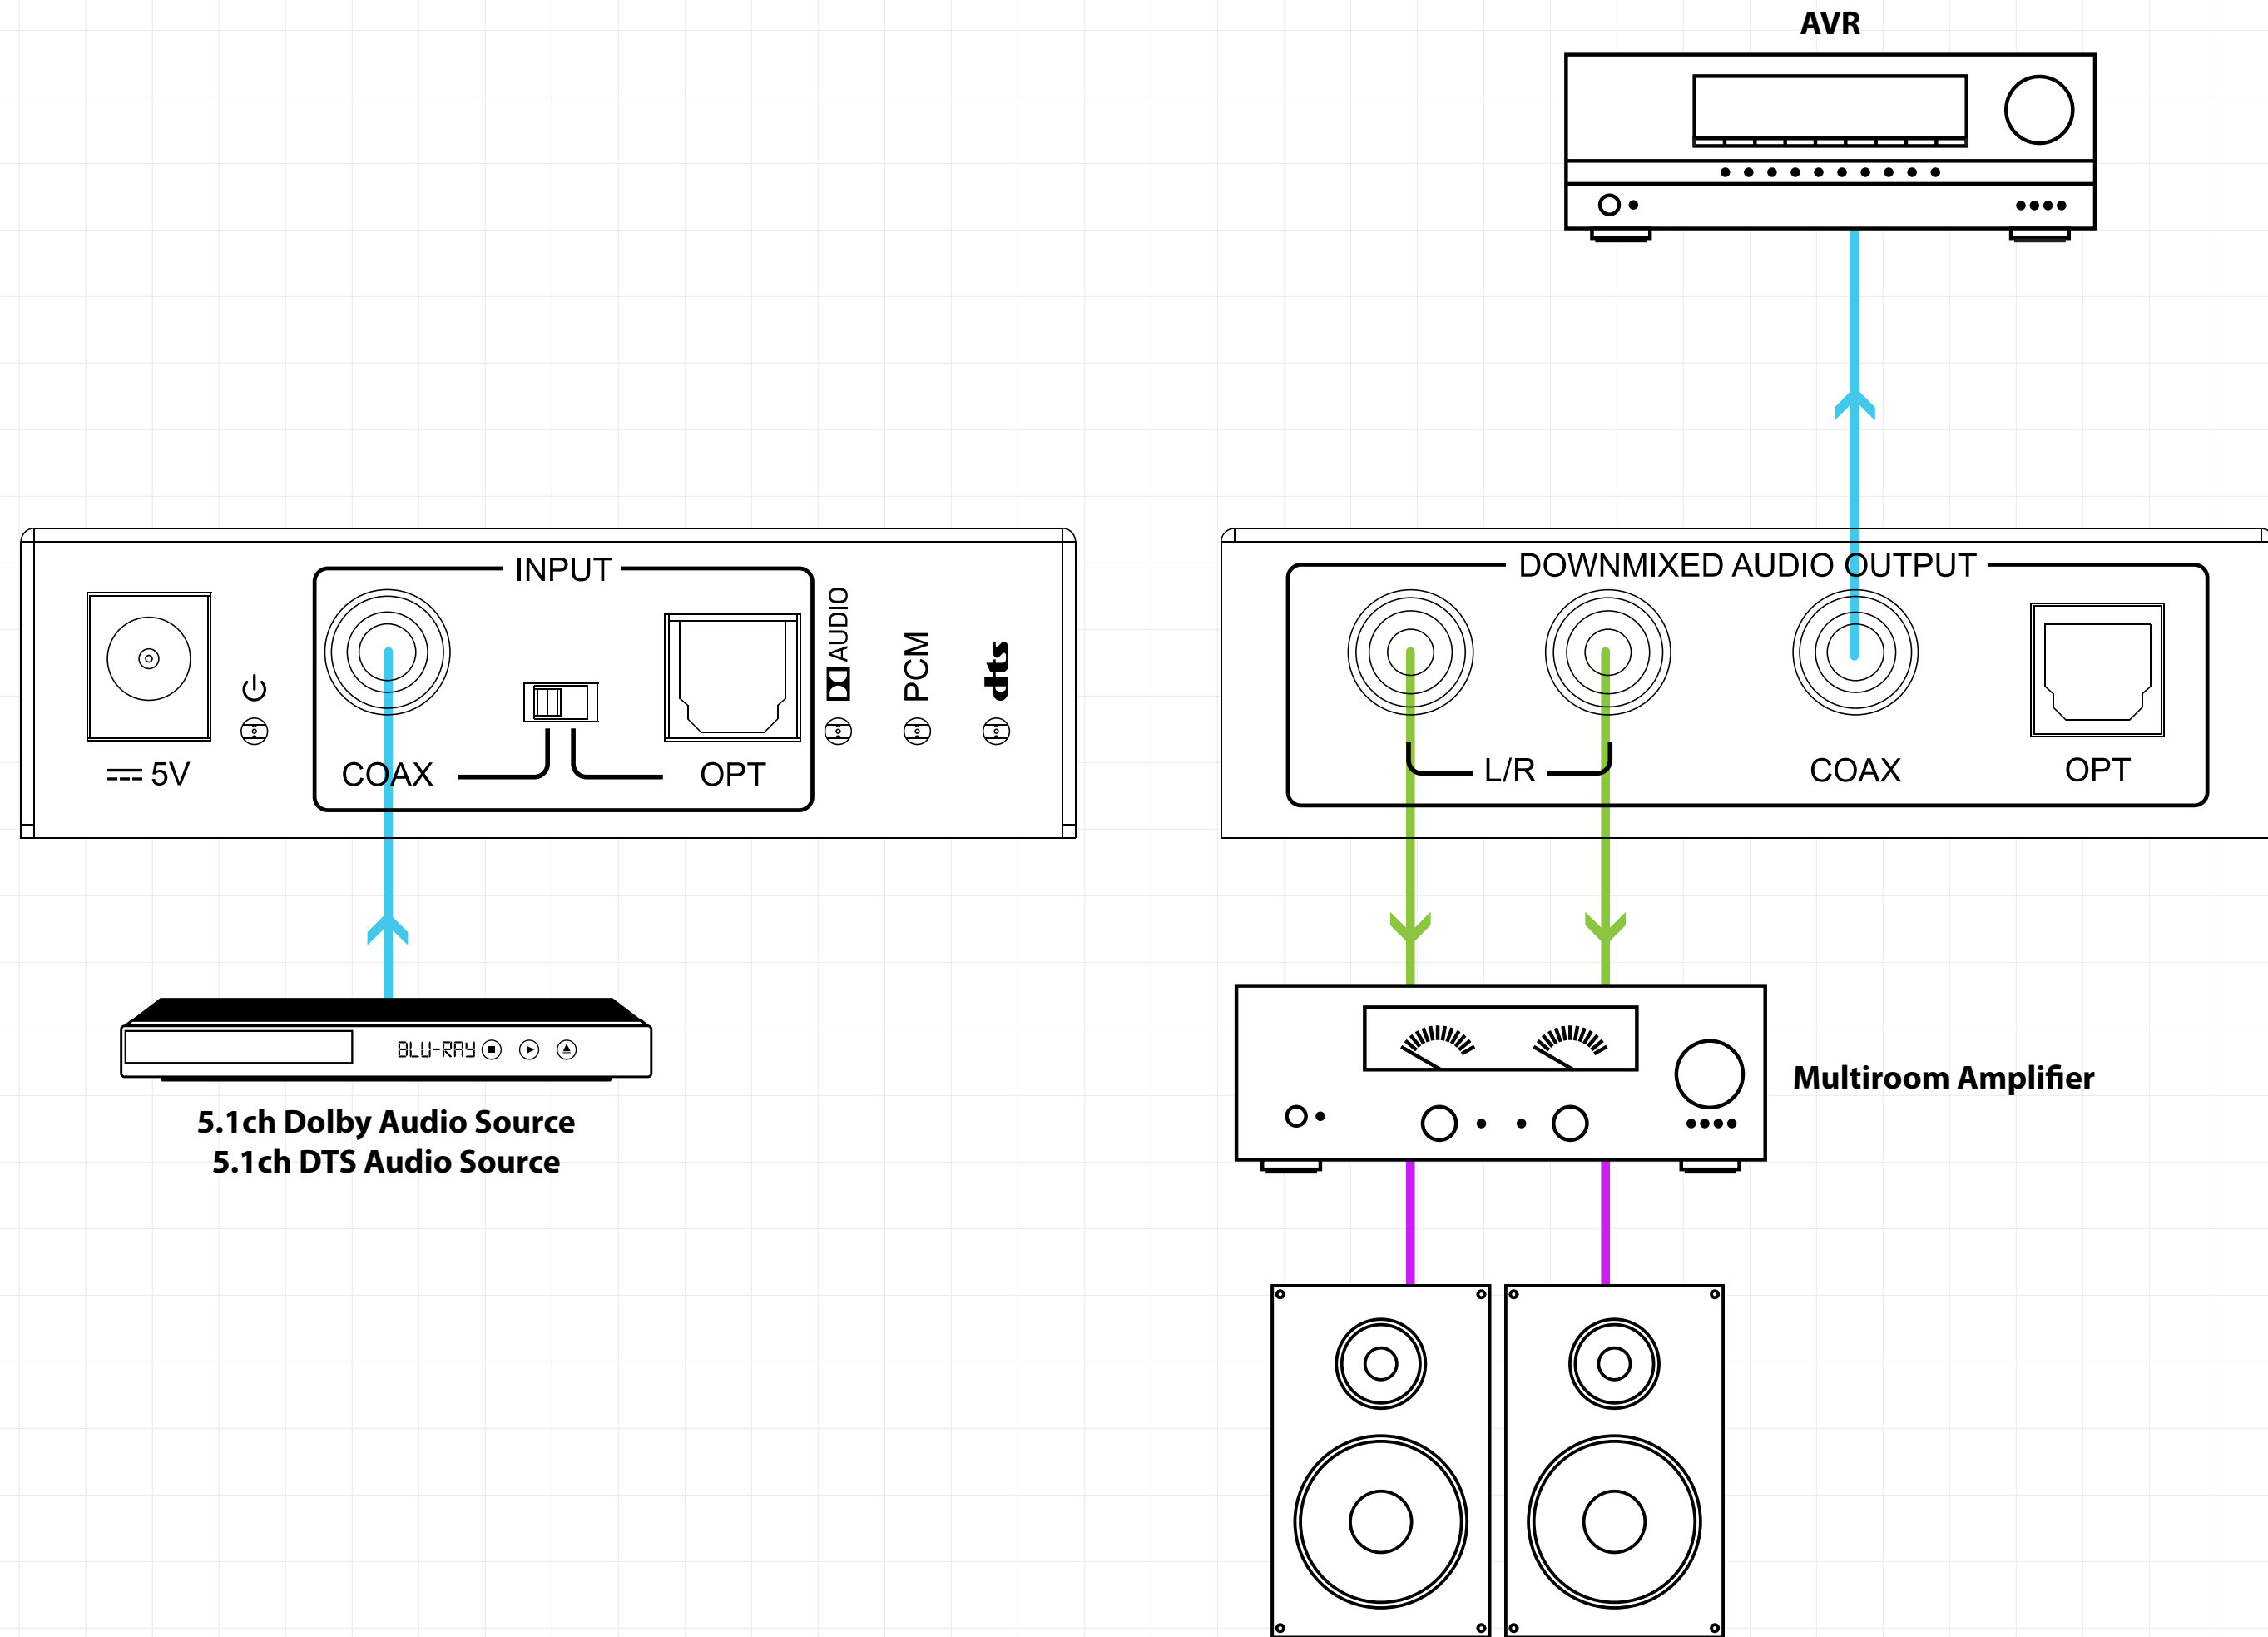

Multi-channel audio output from a display (Optical) to simultaneous audio devices (Coax and Optical)

— Digital Audio

Multi-channel audio output from a HDMI source device to simultaneous audio devices (L/R 2ch and Coax)

- Analogue Audio
- Digital Audio
- Speaker Cable